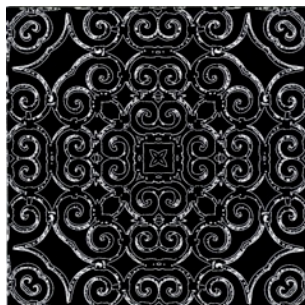

SOROCO
Nam# fau-sor
Repeat one tile repeat - rotate to form pattern variation 4 or 5

SOROCO 4 REPEAT VARIATION

SOROCO 5 REPEAT VARIATION

IKO 14
Nam# fau-iko-14
Repeat one tile repeat - rotate to form pattern

IKO 14 REPEAT

FAROCO 39 CLOUD
Nam# fau-far-39c
Repeat one tile rotate to repeat

FAROCO 39 CLOUD REPEAT

GATO 1
Nam# fau-gat-1
Repeat one tile straight repeat or available as a quarter repeat

GATO 2
Nam# fau-gat-2
Repeat one tile straight repeat or available as a quarter repeat

FAROCO 31
Nam# fau-far-31
Repeat one tile straight repeat

Dominic Crinson is a trading name of Surface Life Ltd.
Showroom not open to the public. Open to trade by appointment only.