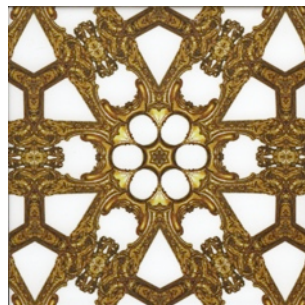

FAUX ROCOCO COLLECTION

SUCCO 4
Nam# fau-suc-4
Repeat two tile repeat, see right>

SUCCO 4 REPEAT

SUCCO 10
Nam# fau-suc-10
Repeat one tile rotates to repeat

SUCCO 10 REPEAT

SUCCO 12
Nam# fau-suc-12
Repeat one tile straight repeat

SOROCO
Nam# fau-sor
Repeat one tile repeat - rotate to form pattern variation 4 or 5

SOROCO 4 REPEAT VARIATION

SOROCO 5 REPEAT VARIATION

IKO 14
Nam# fau-iko-14
Repeat one tile repeat - rotate to form pattern

IKO 14 REPEAT

FAROCO 39 CLOUD
Nam# fau-far-39c
Repeat one tile rotate to repeat

FAROCO 39 CLOUD REPEAT

GATO 1
Nam# fau-gat-1
Repeat one tile straight repeat or available as a quarter repeat

GATO 2
Nam# fau-gat-2
Repeat one tile straight repeat or available as a quarter repeat