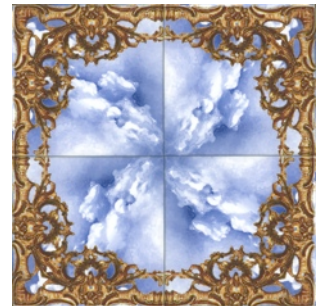

FAUX ROCOCO COLLECTION

SUCCO 4
Nam# fau-suc-4
Repeat two tile repeat, see right>

SUCCO 4 REPEAT

SUCCO 10
Nam# fau-suc-10
Repeat one tile rotates to repeat

SUCCO 10 REPEAT

SUCCO 12
Nam# fau-suc-12
Repeat one tile straight repeat

SOROCO
Nam# fau-sor
Repeat one tile repeat - rotate to form pattern variation 4 or 5

SOROCO 4 REPEAT VARIATION

SOROCO 5 REPEAT VARIATION

IKO 14
Nam# fau-iko-14
Repeat one tile repeat - rotate to form pattern

IKO 14 REPEAT

FAROCO 39 CLOUD
Nam# fau-far-39c
Repeat one tile rotate to repeat

FAROCO 39 CLOUD REPEAT

GATO 1
Nam# fau-gat-1
Repeat one tile straight repeat or available as a quarter repeat

GATO 2
Nam# fau-gat-2
Repeat one tile straight repeat or available as a quarter repeat