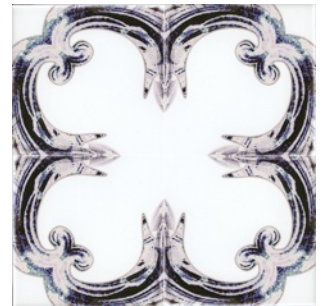

FAUX ROCOCO COLLECTION

SUCCO 4
Nam# fau-suc-4
Repeat two tile repeat, see right>

SUCCO 4 REPEAT

SUCCO 10
Nam# fau-suc-10
Repeat one tile rotates to repeat

SUCCO 10 REPEAT

SUCCO 12
Nam# fau-suc-12
Repeat one tile straight repeat

SOROCO
Nam# fau-sor
Repeat one tile repeat - rotate to form pattern variation 4 or 5

SOROCO 4 REPEAT VARIATION

SOROCO 5 REPEAT VARIATION

IKO 14
Nam# fau-iko-14
Repeat one tile repeat - rotate to form pattern