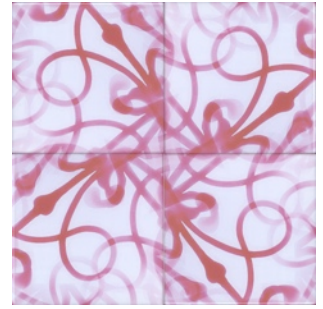

FAUX ROCOCO COLLECTION

SUCCO 4
Nam# fau-suc-4
Repeat two tile repeat, see right>

SUCCO 4 REPEAT

SUCCO 10
Nam# fau-suc-10
Repeat one tile rotates to repeat

SUCCO 10 REPEAT

SUCCO 12
Nam# fau-suc-12
Repeat one tile straight repeat

SOROCO
Nam# fau-sor
Repeat one tile repeat - rotate to form pattern variation 4 or 5

SOROCO 4 REPEAT VARIATION

SOROCO 5 REPEAT VARIATION

IKO 14
Nam# fau-iko-14
Repeat one tile repeat - rotate to form pattern

IKO 14 REPEAT

FAROCO 39 CLOUD
Nam# fau-far-39c
Repeat one tile rotate to repeat

FAROCO 39 CLOUD REPEAT

GATO 1
Nam# fau-gat-1
Repeat one tile straight repeat or available as a quarter repeat

GATO 2
Nam# fau-gat-2
Repeat one tile straight repeat or available as a quarter repeat