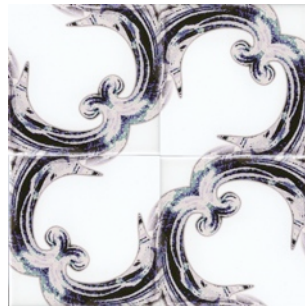

FAUX ROCOCO COLLECTION

SUCCO 4
Nam# fau-suc-4
Repeat two tile repeat, see right>

SUCCO 4 REPEAT

SUCCO 10
Nam# fau-suc-10
Repeat one tile rotates to repeat

SUCCO 10 REPEAT

SUCCO 12
Nam# fau-suc-12
Repeat one tile straight repeat

SOROCO
Nam# fau-sor
Repeat one tile repeat - rotate to form pattern variation 4 or 5

SOROCO 4 REPEAT VARIATION

SOROCO 5 REPEAT VARIATION

IKO 14
Nam# fau-iko-14
Repeat one tile repeat - rotate to form pattern

IKO 14 REPEAT

FAROCO 39 CLOUD
Nam# fau-far-39c
Repeat one tile rotate to repeat

FAROCO 39 CLOUD REPEAT

GATO 1
Nam# fau-gat-1
Repeat one tile straight repeat or available as a quarter repeat

GATO 2
Nam# fau-gat-2
Repeat one tile straight repeat or available as a quarter repeat